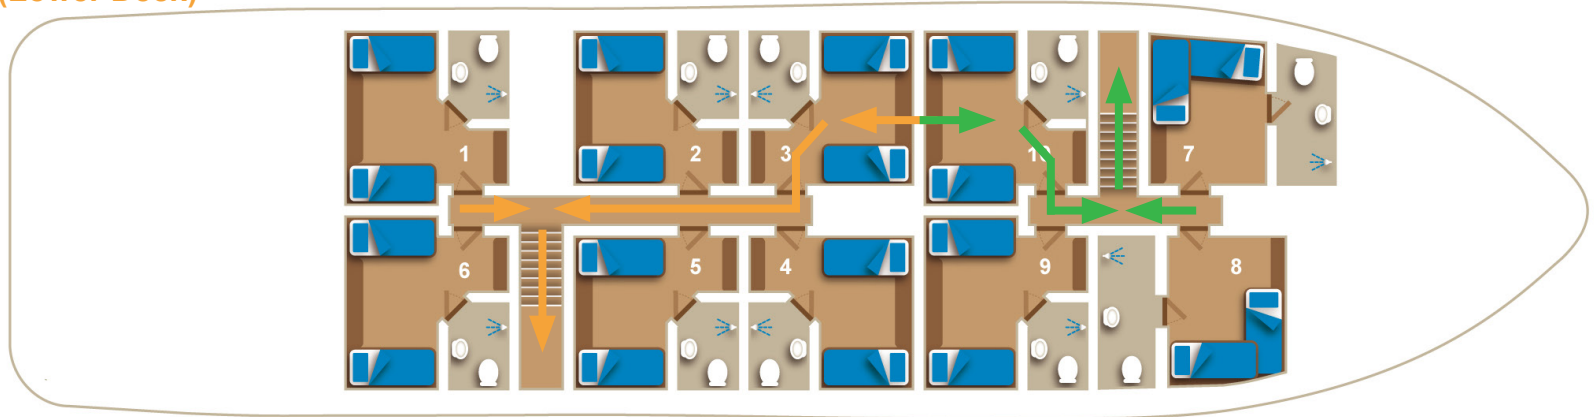

EVACUATION PLAN

Cabin Deck (Lower Deck)

Main deck

MV Emperor Superior, Cabin Deck cabins

**In case of emergency
The bell rings continuously?**

**NOTIFY CREW/GUIDES
EVACUATE!**

EVACUATION PLAN

MV Emperor Superior, Main Deck cabins

**In case of emergency
The bell rings continuously?**

**NOTIFY CREW/GUIDES
EVACUATE!**

EVACUATION PLAN

Upper Deck

Main deck

MV Emperor Superior, Upper Deck cabins

**In case of emergency
The bell rings continuously?**