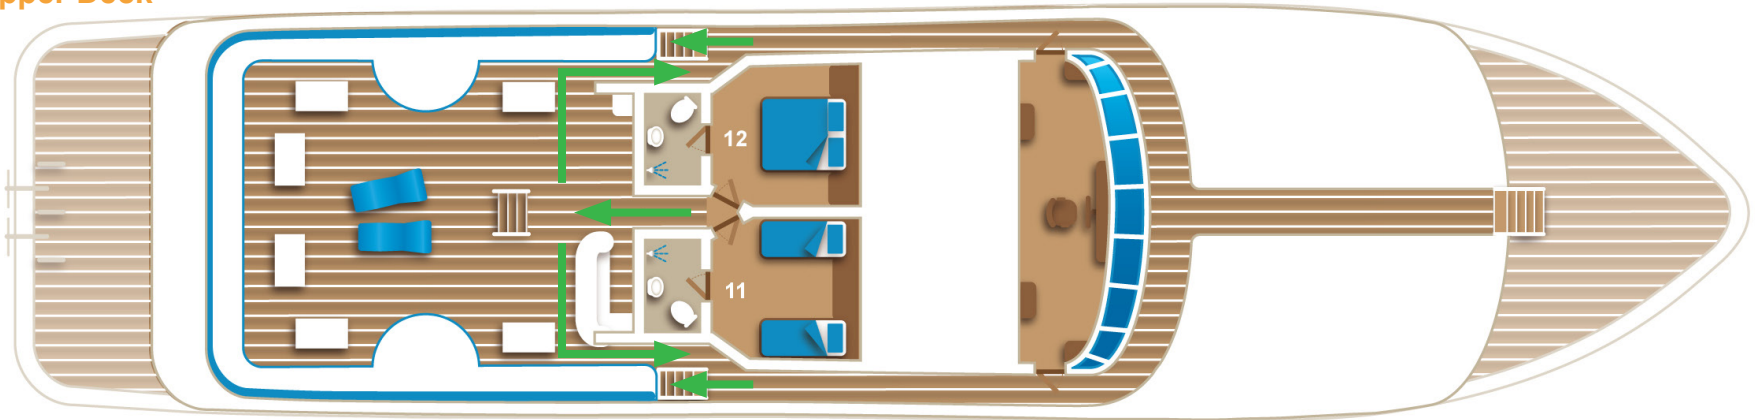

EVACUATION PLAN

Cabin Deck (Lower Deck)

Main deck

MV Emperor Superior, Cabin Deck cabins

**In case of emergency
The bell rings continuously?**

**NOTIFY CREW/GUIDES
EVACUATE!**

EVACUATION PLAN

MV Emperor Superior, Main Deck cabins

**In case of emergency
The bell rings continuously?**

**NOTIFY CREW/GUIDES
EVACUATE!**

EVACUATION PLAN

Upper Deck

Main deck

MV Emperor Superior, Upper Deck cabins

**In case of emergency
The bell rings continuously?**